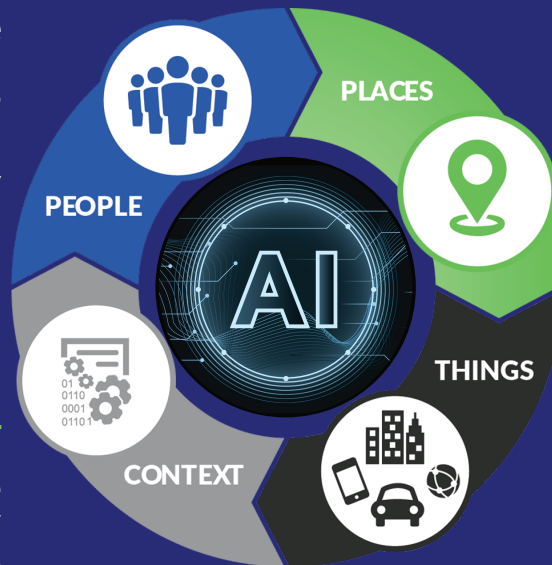

RS Biz Consultant, LLC

Stand above the rest

Extend your eyes and senses, where it matters

Digital Strategy

- Automate Data Capture & Analytics from Cameras and IoT sensors
- Holistic approach with AI capability and ML power.
- Integration with your existing business process

PEOPLE

Connect people with real time data and analytics and on what next ?
Empower them to do their best.
Monitor their safety compliance.

PLACES

Integrate camera data to gain dynamic context of connected asset location and movement for targeting, messaging and analytics.

CONTEXT

Flexibly integrate internal/systems/third party/policy/regulatory compliance data for holistic understanding and system-wide decision-making.

THINGS

Collect real time physical device and object sensor data. Monitor real time their location and operating state and maintain all actions on track.